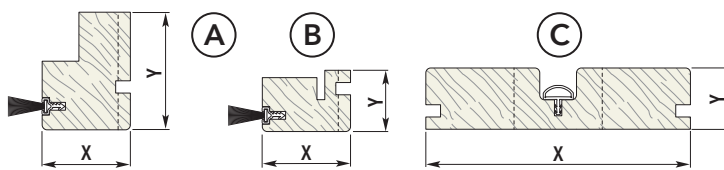

FINISHES

LAMINATE WHITE RAL 9010

RAW TANGANYIKA

JAMBS AND ARCHITRAVES FOR SLIDING POCKET GLASS DOORS

		WALL THICKNESS			
		100	108	125	150
A	X	32	36	43	54
	Y	50	50	50	50
B	X	32	36	43	54
	Y	25	25	25	25
C	X	100	108	125	150
	Y	25	25	25	25

Dimensions are given in mm

Jambs Architraves

GLASS DOORS - ECLISSE CLASSIC

Sandblasted decoration on transparent, satin and transparent smoked bases. Transparent decoration on a sandblasted smoked base.

MIRAGE

INTERRUZIONE

PULL

REGOLA

FIBRE

GEO

HAYLIN

RIFLESSI

ACQUA