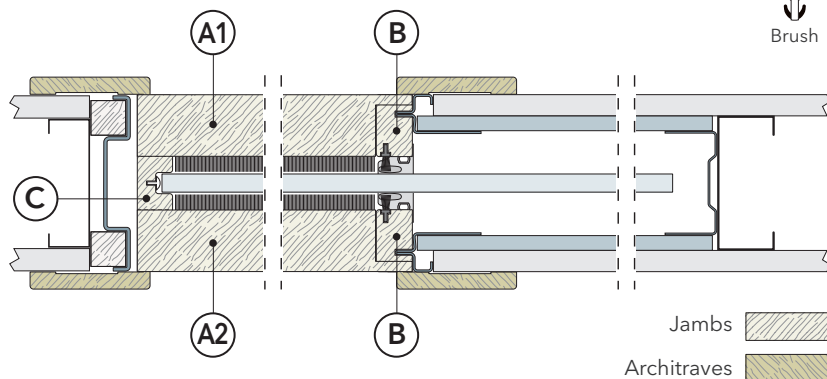

JAMBS AND ARCHITRAVES

The jambs and architraves for glass doors are available in raw Tanganyika walnut and laminate white RAL 9010. Header jambs are wider than those for wooden doors and the stop jamb seat is adapted to the thickness of the glass door.

FINISHES

LAMINATE WHITE RAL 9010

RAW TANGANYIKA

JAMBS AND ARCHITRAVES FOR SLIDING POCKET GLASS DOORS

		WALL THICKNESS			
		100	108	125	150
A	X	32	36	43	54
	Y	50	50	50	50
B	X	32	36	43	54
	Y	25	25	25	25
C	X	100	108	125	150
	Y	25	25	25	25

Dimensions are given in mm

Jambs Architraves

GLASS DOORS - ECLISSE CLASSIC

Sandblasted decoration on transparent, satin and transparent smoked bases. Transparent decoration on a sandblasted smoked base.

MIRAGE

INTERRUZIONE

PULL

REGOLA

FIBRE

GEO

HAYLIN

RIFLESSI

ACQUA